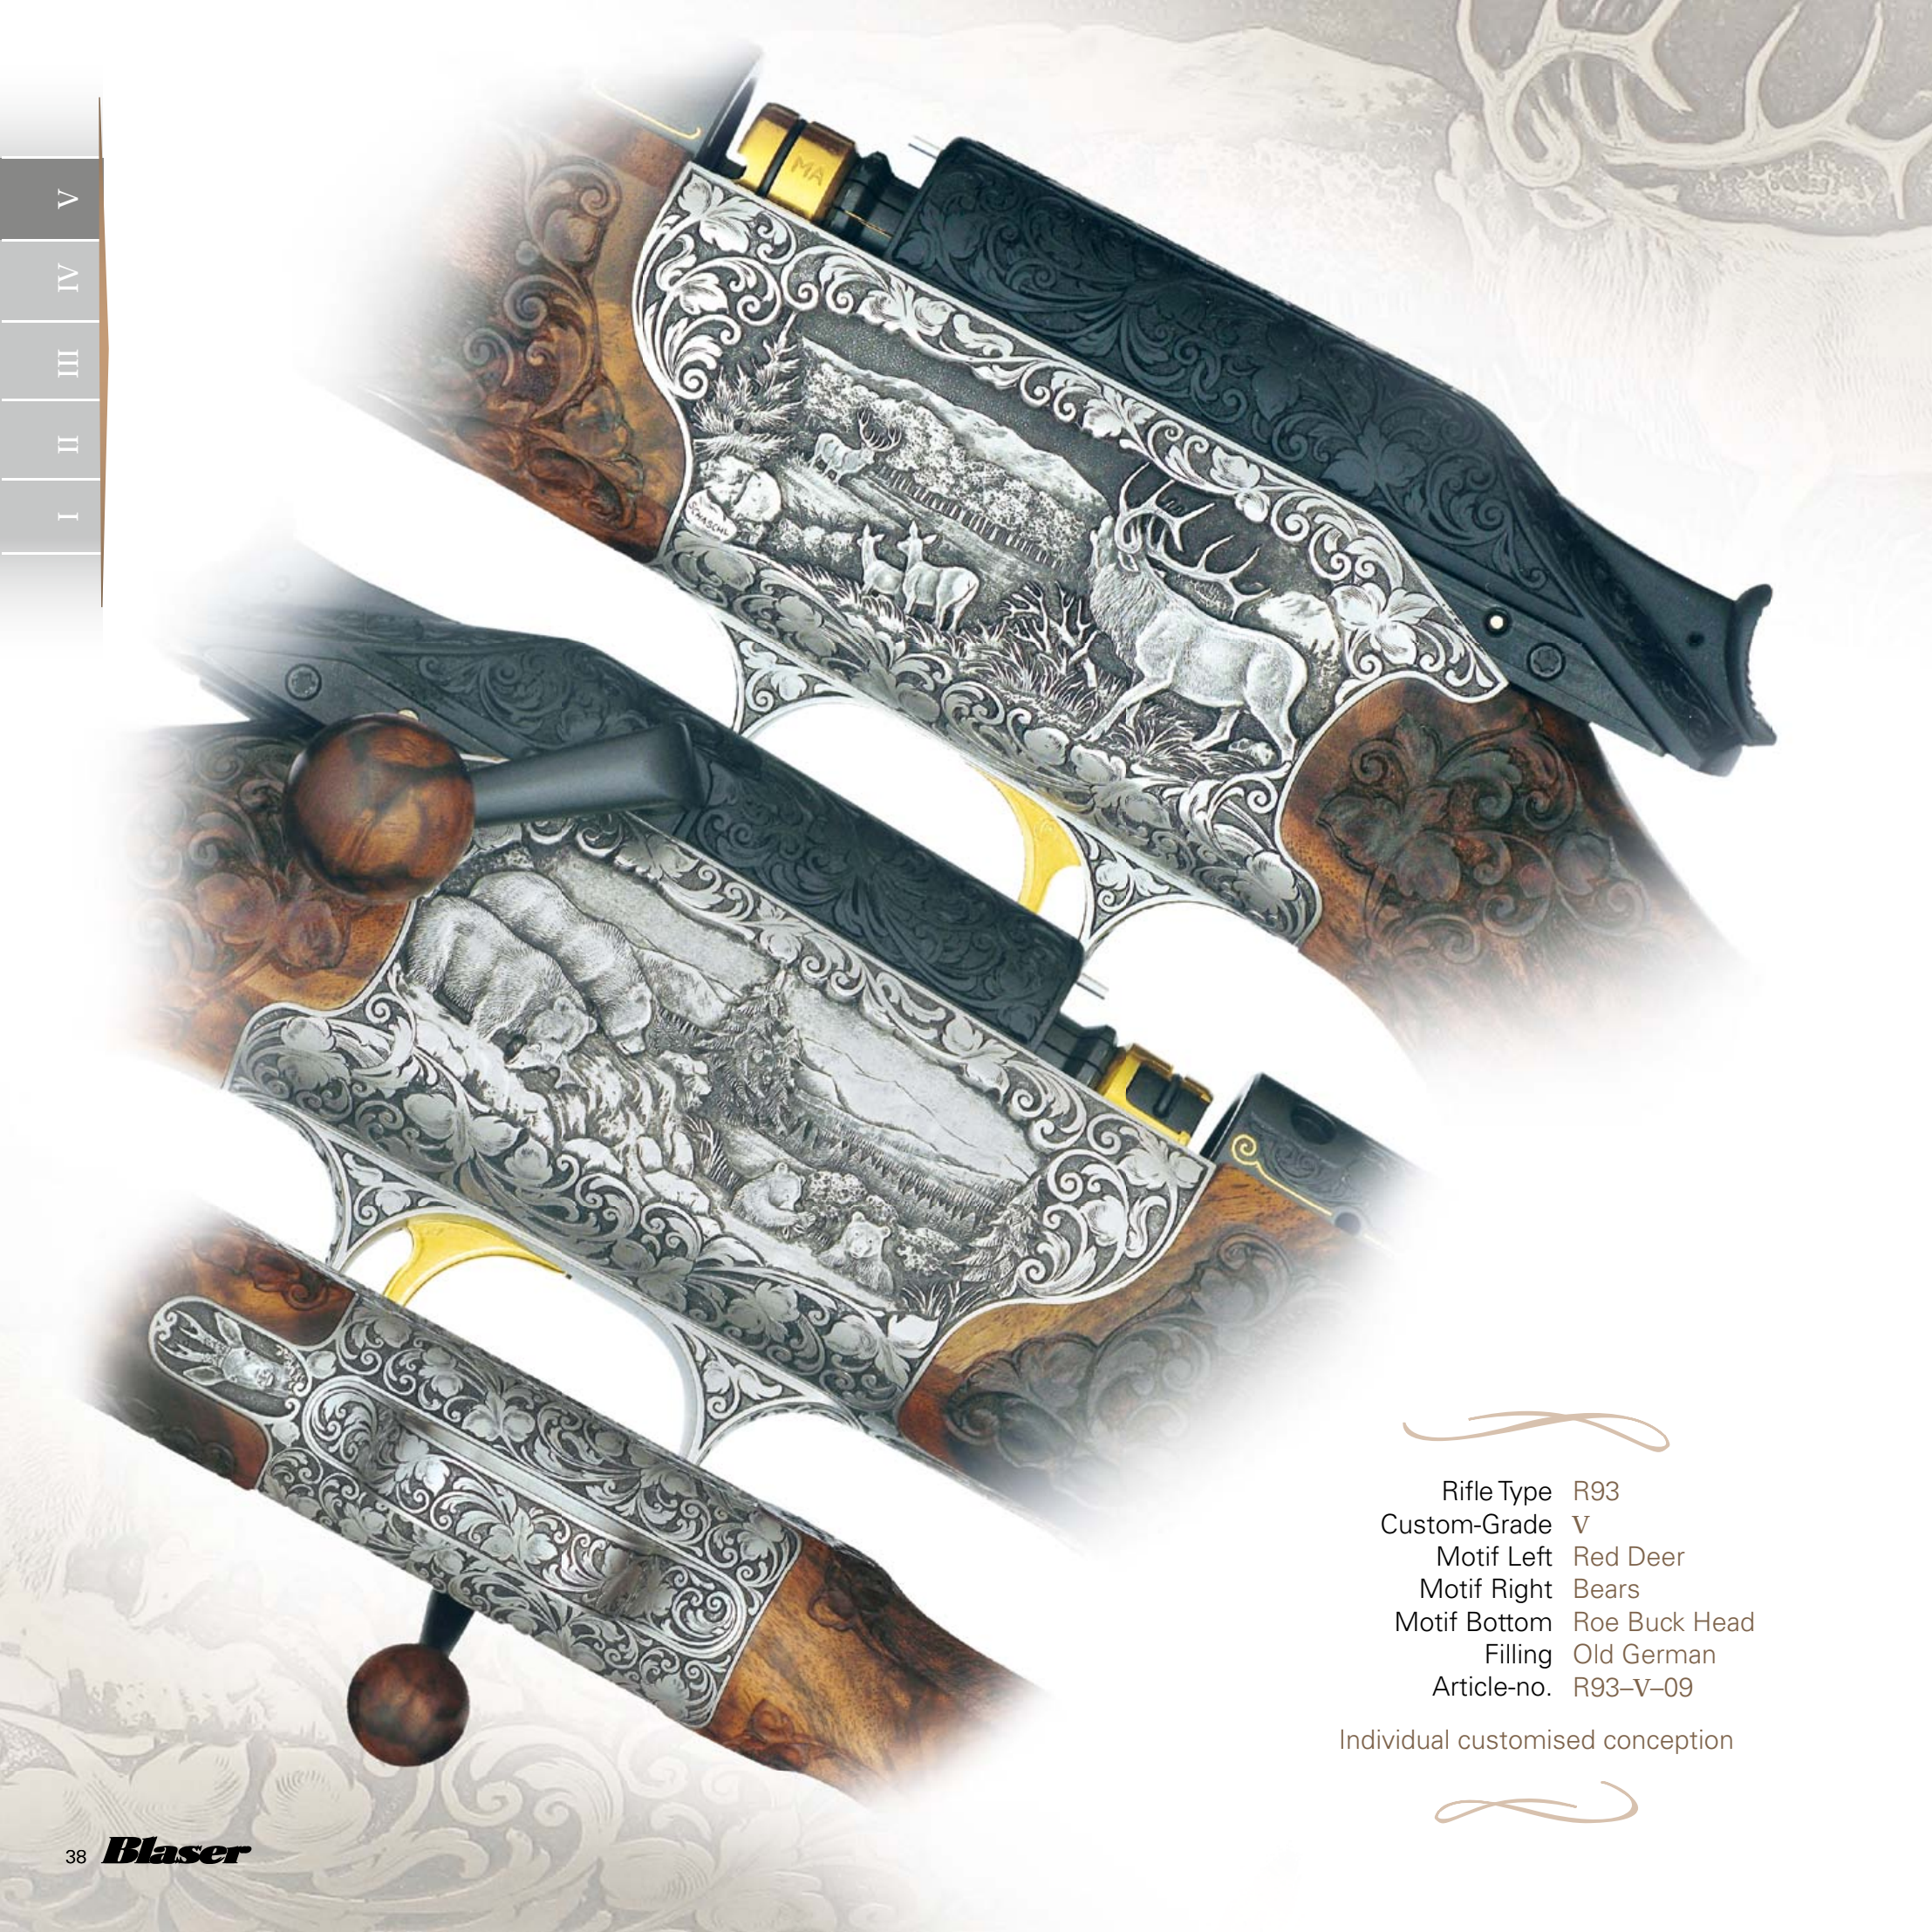

V

IV

III

II

I

Rifle Type	R93
Custom-Grade	IV
Motif Left	Moose / Bear
Motif Right	Red Deer
Filling	English scroll
Article-no.	R93-IV-07
Special Engraving	-
Additional Effort and Expense	Stock carvings

Rifle Type R93
 Custom-Grade IV
 Motif Left Red Deer
 Motif Right Wild Boar
 Motif Bottom Roe Buck Head
 Filling Oak Leaves
 Article-no. R93-IV-08
 Special Engraving –
 Additional Effort and Expense Stock carvings